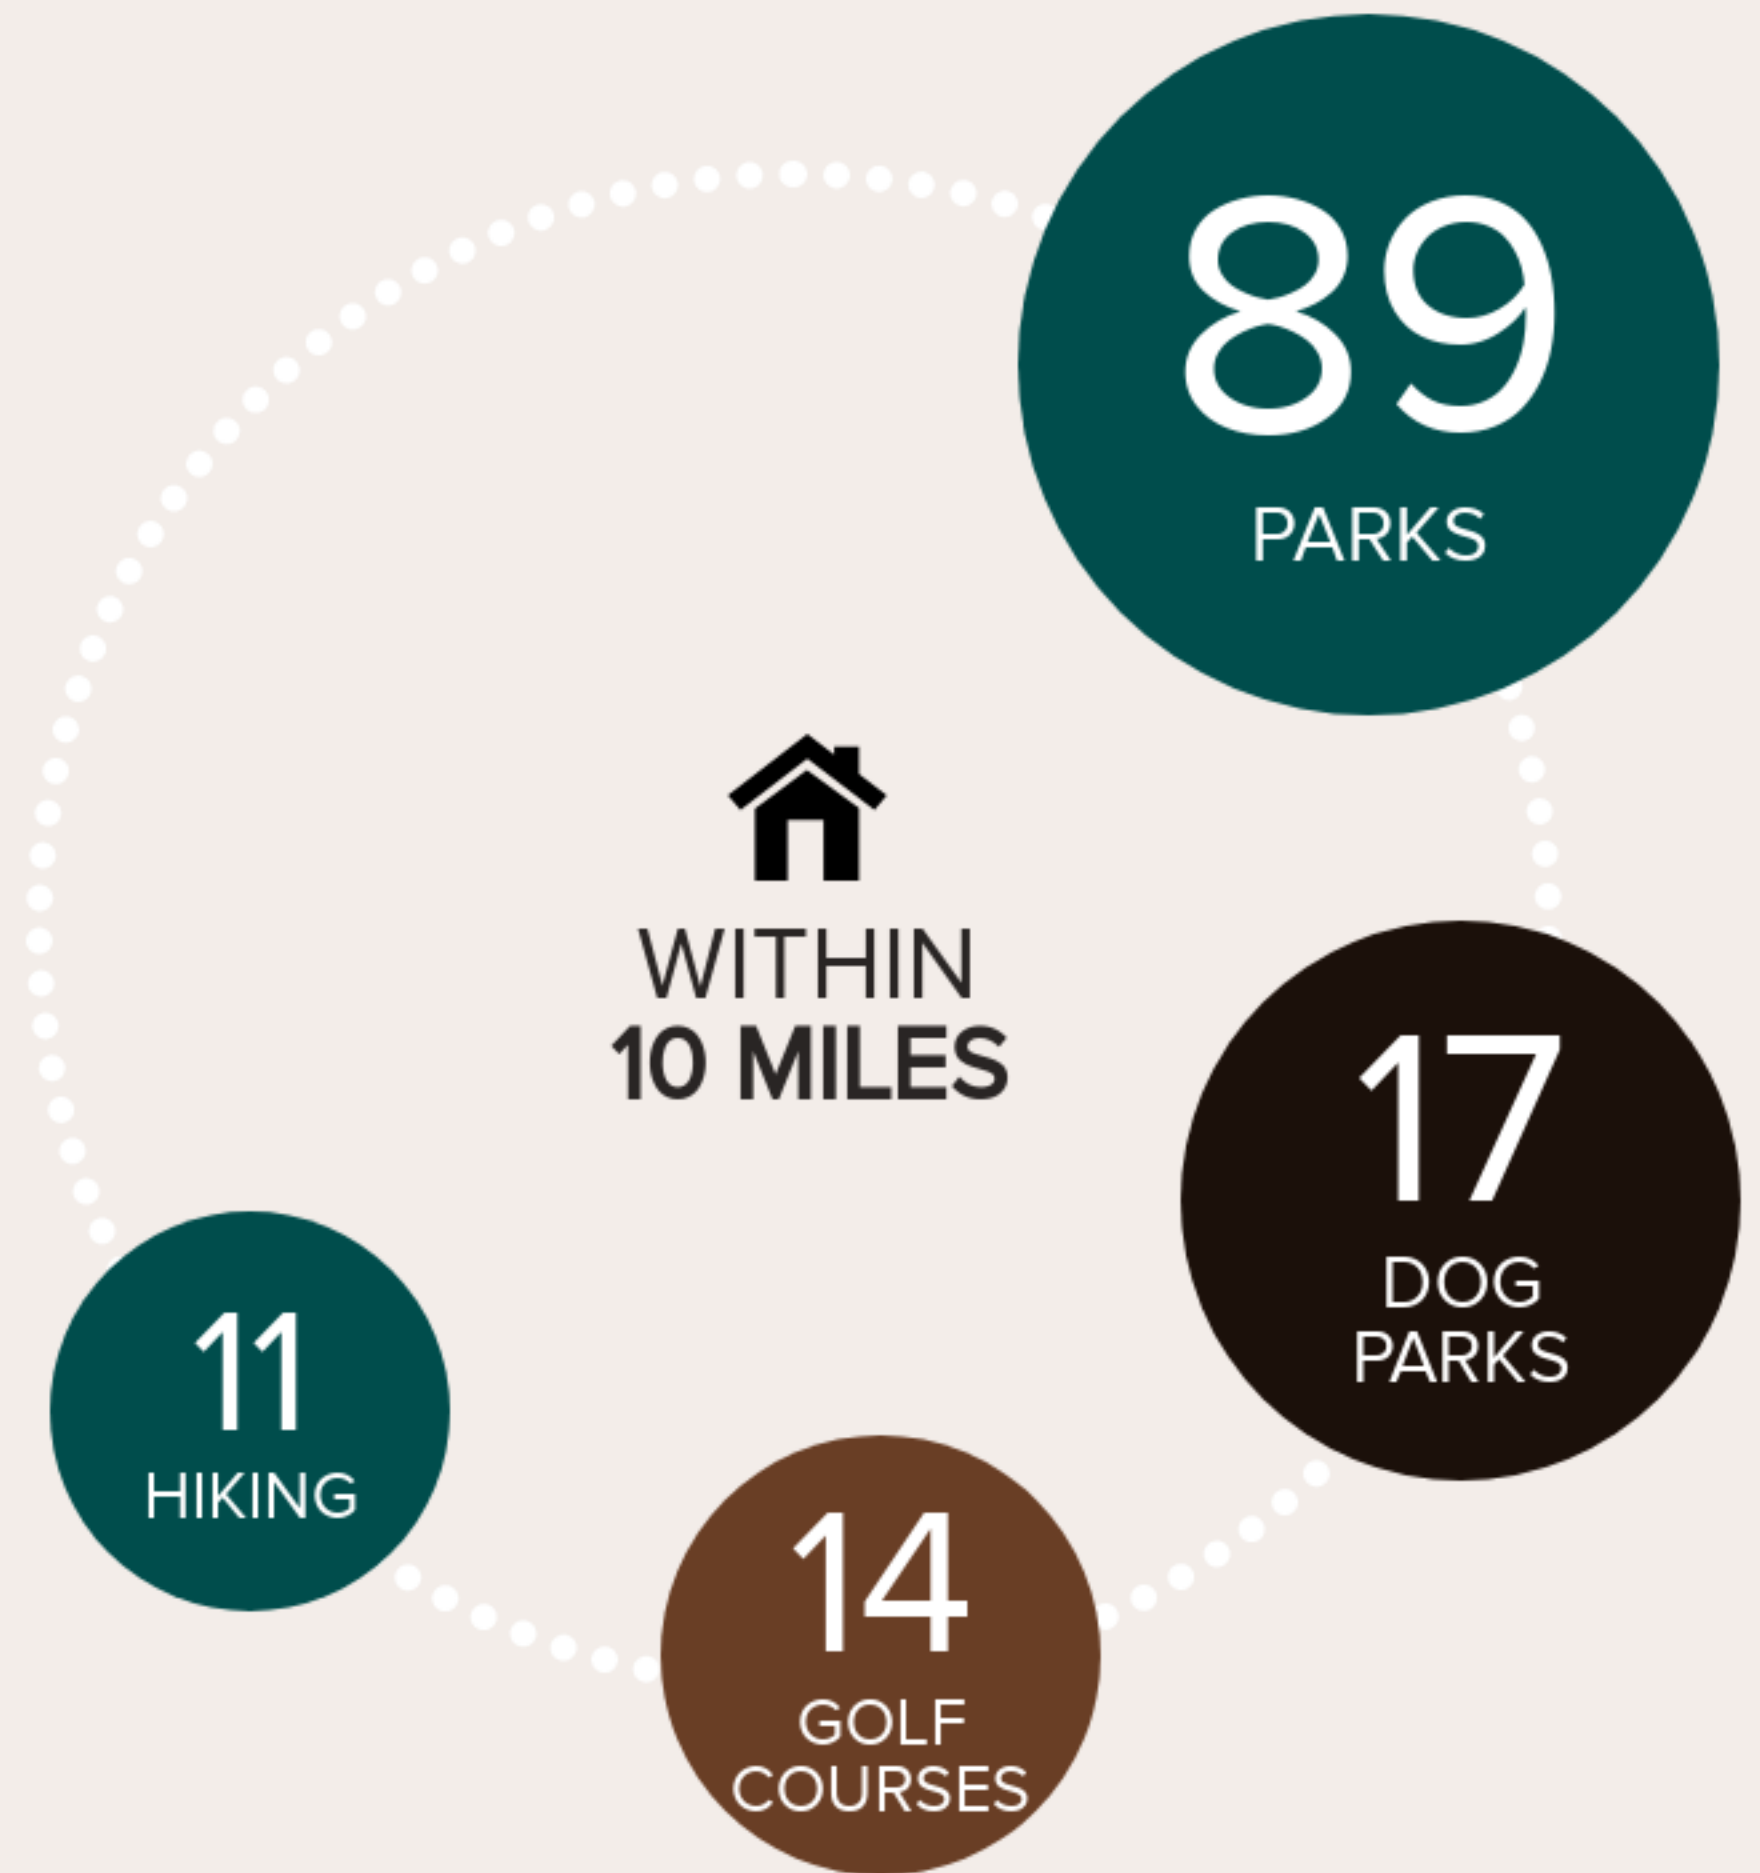

# THE GREAT OUTDOORS

This home is located near a variety of outdoor activities.

## POPULAR

	<b>PARK</b> <b>MARSTON CAMPBELL PARK</b>	<b>1.1</b> MILES
	<b>DOG PARK</b> <b>GROVE SHAFTER PARK</b>	<b>1.9</b> MILES
	<b>GOLF COURSE</b> <b>CLAREMONT COUNTRY CLUB</b>	<b>3.3</b> MILES
	<b>HIKING</b> <b>EASTSHORE STATE PARK</b>	<b>4</b> MILES

# 234

WITHIN 5 MILES

\$

102

\$\$

99

\$\$\$

12

### GOOD EATS BY CATEGORY

AMERICAN .....	80
MEXICAN .....	27
FAST FOOD .....	22
CAFES .....	
COFFEE AND TEA HOUSES .....	22
BARS .....	14
BARBECUE .....	12
VEGAN AND VEGETARIAN .....	8
INTERNATIONAL .....	8
STEAKHOUSES .....	5
OTHER .....	16